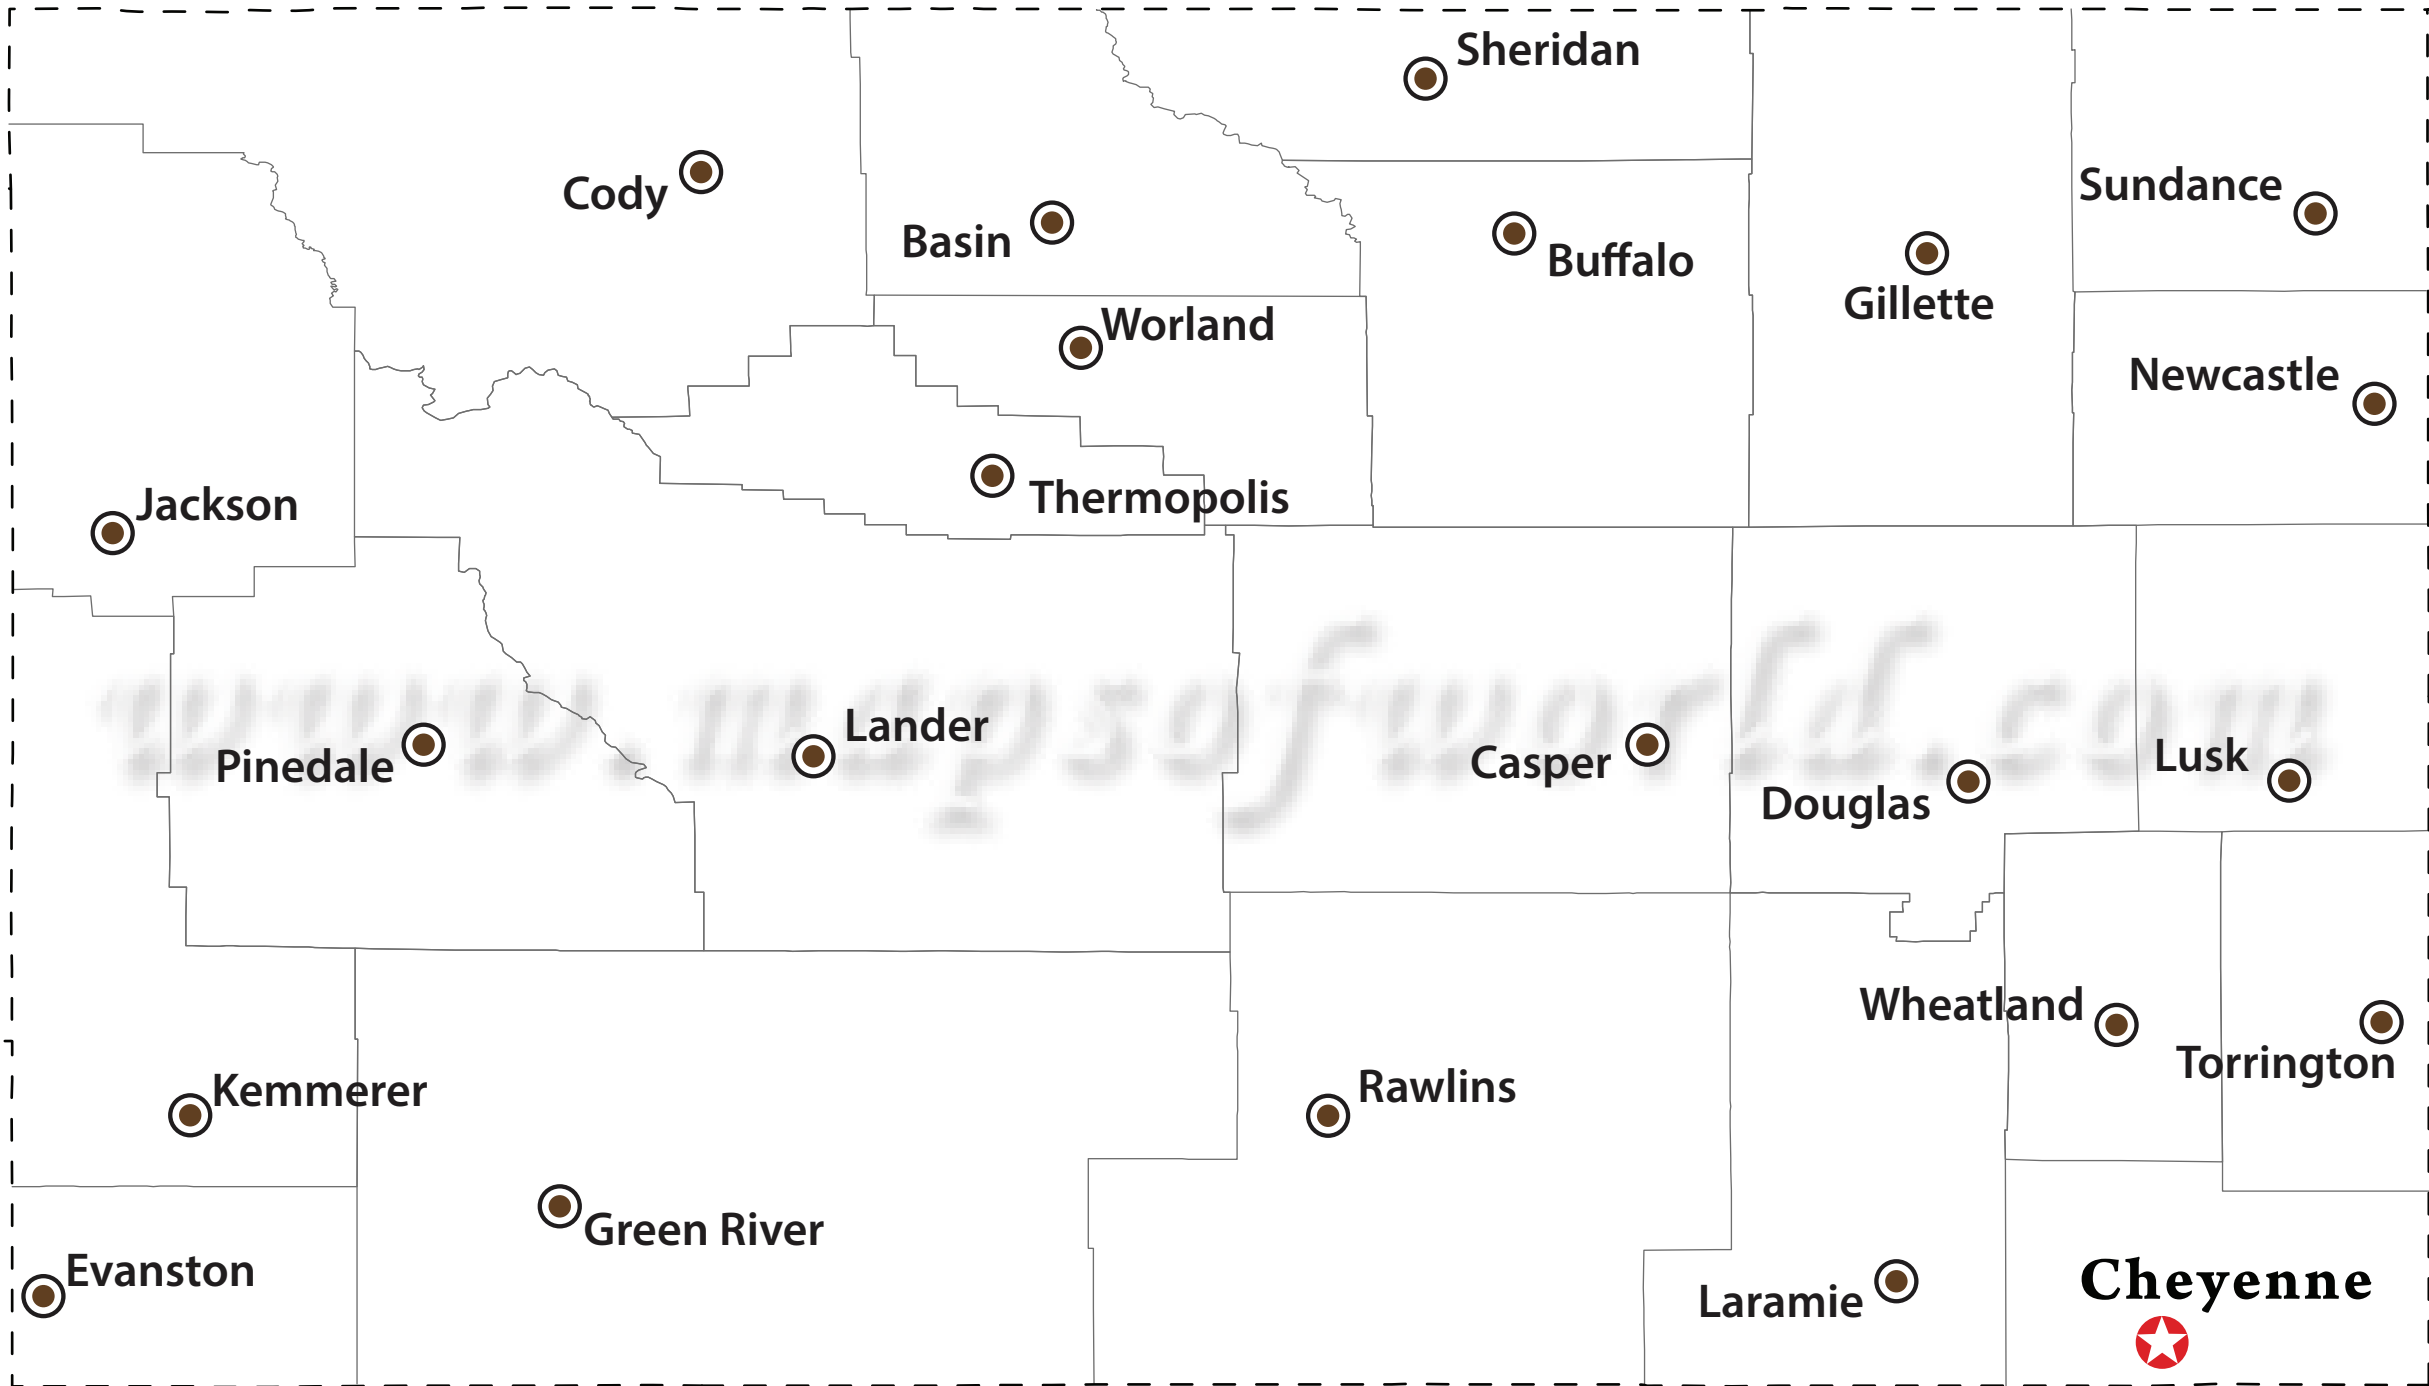

Wyoming Blank Map with County Seat And Boundaries

WYOMING

Blank Map With County Seat

MONTANA

SOUTH DAKOTA

NEBRASKA

IDAHO

LEGEND

- State Boundary
- County Boundary
- ★ State Capital
- County Seat

UTAH

COLORADO

Copyright © 2013 www.mapsofworld.com
(Updated on 17th August, 2013)