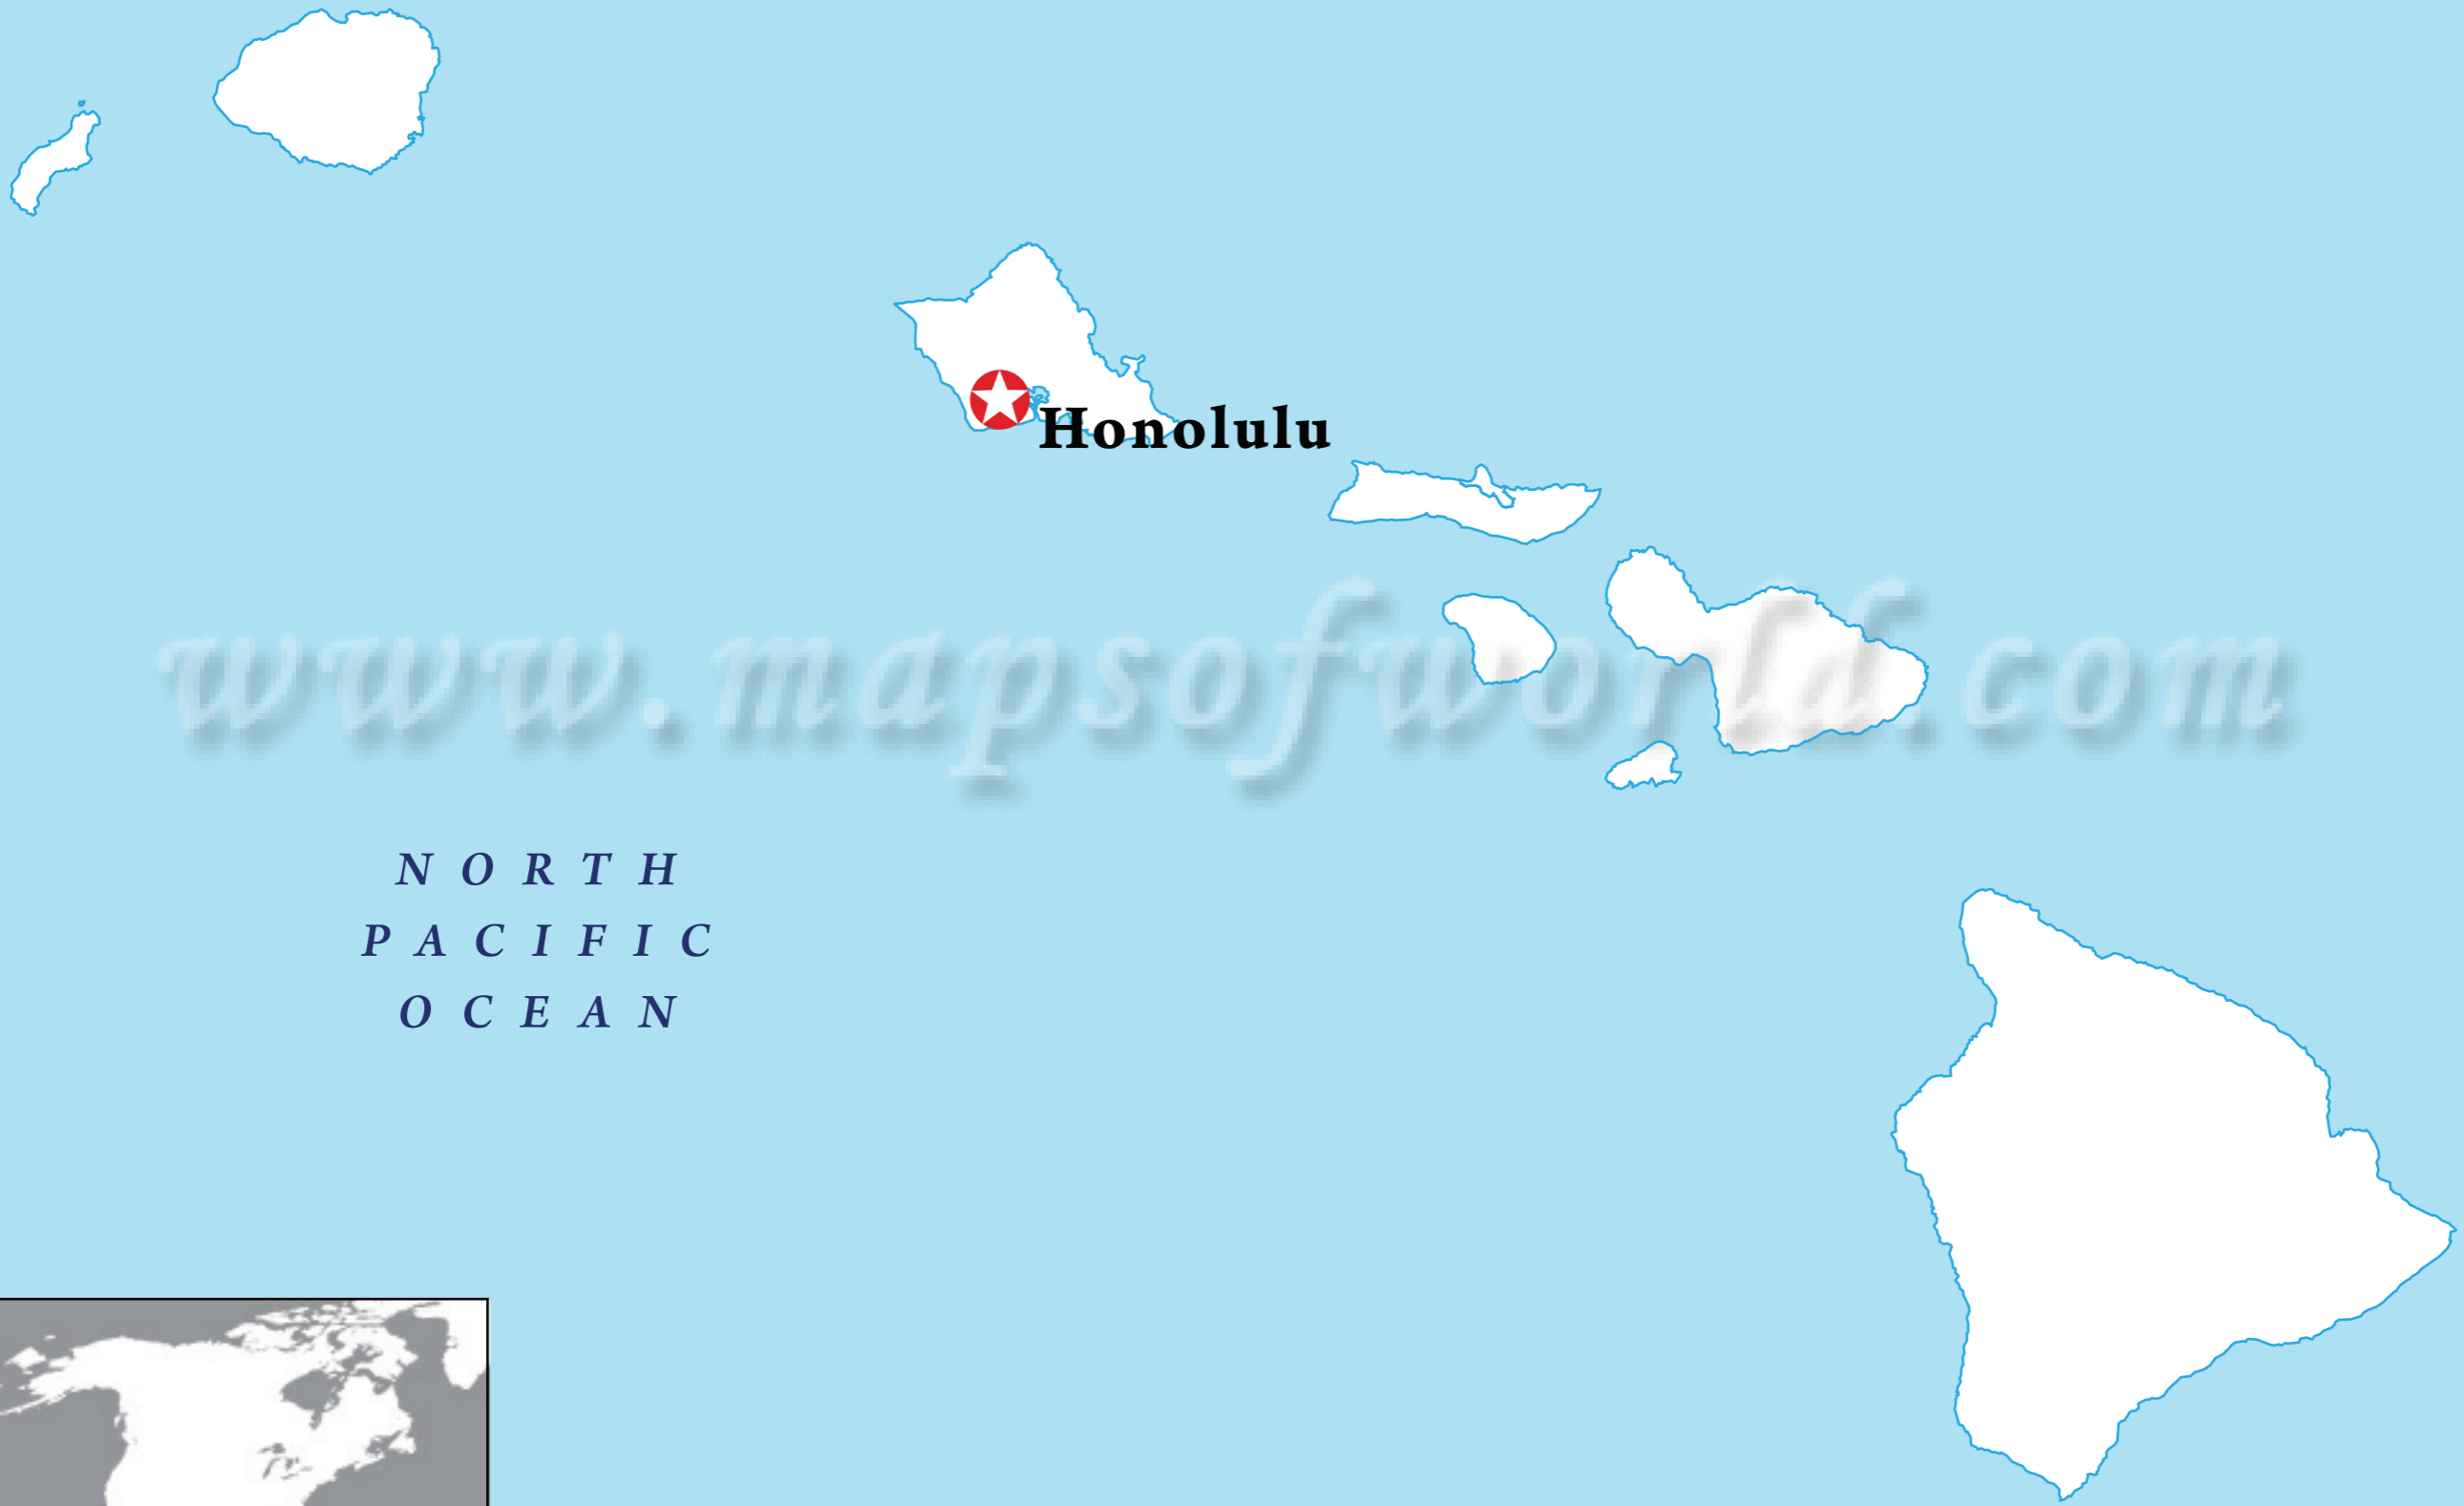

Hawaii Blank Map with County Boundaries

HAWAII

Blank Map

N O R T H
P A C I F I C
O C E A N

LEGEND

 State Capital

0 20 40 80
Miles

Copyright © 2013 www.mapsofworld.com
(Updated on 14th August, 2013)